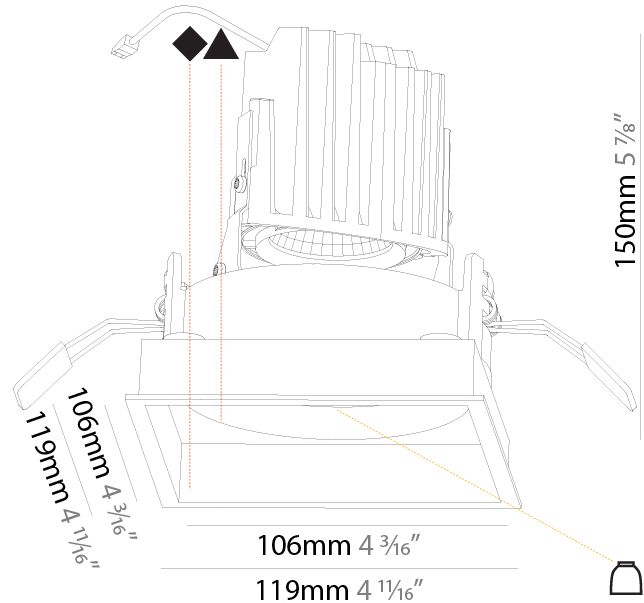

Series: Bioniq
Subseries: Bioniq Square Deep
Brand: Prolicht
Division: Architectural
Mounting Type: Recessed
Mounting Location: Ceiling
Subcategory: Downlight

PHYSICAL

Shape: Square
Length (mm): 119
Length (in): 4 11/16
Width (mm): 119
Width (in): 4 11/16
Depth (mm): 150
Depth (in): 5 7/8
Ceiling Thickness (mm): 10 / 12.5 / 15
Ceiling Thickness (in): 3/8 or 1/2 or 9/16
Min. Recessing Depth (mm): 170
Min. Recessing Depth (in): 6 11/16
Light Distribution: Downlight
Weight (kg): 0.626
Weight (lbs): 1.38
Fixture Finish: SSR / BKV / CWI / CRY / HAB / LAG / UFT / ITA / RUA / RUR / MIC / FTG / MYG / TWT / LOD / PUS / FRO / FUP / KIA / POP / BLS / SPG / MEY / GOH / GUM / CHC / COM / ABZ / JAG / OBR / MOS / ROR
Fixture Material: Aluminum Die Cast
Cut-out Measurements: 114mm / 4 1/2" x 114mm / 4 1/2"

ELECTRICAL

Lamp Type: LED (Zhaga Standard)
Input Wattage (W): 16.5
Total Output Wattage (W): 14
Dimming: Tri-Mode (Non-Dimming and Phase Dimming (120Vac only) and 0-10V Dimming)
Driver Included: No
Driver Location: Recessed Housing
Driver Type: Constant Current - Universal
Driver Class: Class 2
Input Voltage (V): 120 - 277
Constant Current (MA): 500

LED

Number of LEDs: 1
Color Temperature (°K): 2700 / 3000 / 3500 / 4000
Max. Delivered Lumen (lm): 940 / 980 / 1029 / 1050
Nominal Lumen (lm): 1386 / 1438 / 1511 / 1542
CRI: >90 CRI

OPTICAL

Reflector: 20 / 40 / 60

RATINGS AND CERTIFICATIONS

Certified By: Certified for North American Standards
IP rating: IP20