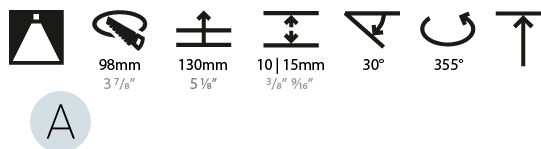

PHYSICAL

Shape: Square
Length (mm): 107
Length (in): 4 ³/₁₆
Width (mm): 107
Width (in): 4 ³/₁₆
Depth (mm): 112
Depth (in): 4 ⁷/₁₆
Ceiling Thickness (mm): 10 / 12.5 / 15
Ceiling Thickness (in): 3/8 or 1/2 or 9/16
Min. Recessing Depth (mm): 130
Min. Recessing Depth (in): 5 ¹/₈
Light Distribution: Adjustable / Downlight
Weight (kg): 0.479
Weight (lbs): 1.06
Fixture Finish: SSR / BKV / CWI / CRY / HAB / LAG / UFT / ITA / RUA / RUR / MIC / FTG / MYG / TWT / LOD / PUS / FRO / FUP / KIA / POP / BLS / SPG / MEY / GOH / GUM / CHC / COM / ABZ / JAG / OBR / MOS / ROR
Fixture Material: Aluminum Die Cast
Cut-out Measurements: 98mm / 3 7/8"

ELECTRICAL

Lamp Type: LED (Zhaga Standard)
Input Wattage (W): 16.5
Total Output Wattage (W): 14
Dimming: Tri-Mode (Non-Dimming and Phase Dimming (120Vac only) and 0-10V Dimming)
Driver Included: No
Driver Location: Recessed Housing
Driver Type: Constant Current - Universal
Driver Class: Class 2
Housing: See components
Input Voltage (V): 120 - 277
Constant Current (MA): 500

LED

Number of LEDs: 1
Color Temperature (°K): 2700 / 3000 / 3500 / 4000
Max. Delivered Lumen (lm): 940 / 980 / 1029 / 1050
Nominal Lumen (lm): 1386 / 1438 / 1511 / 1542
CRI: >90 CRI
Lamp Life (hrs): 50000

OPTICAL

Reflector°: 20 / 40 / 60
Adjustability: Rotational 355°; Tilt 30°

RATINGS AND CERTIFICATIONS

Certified By: Certified for North American Standards
IP rating: IP20