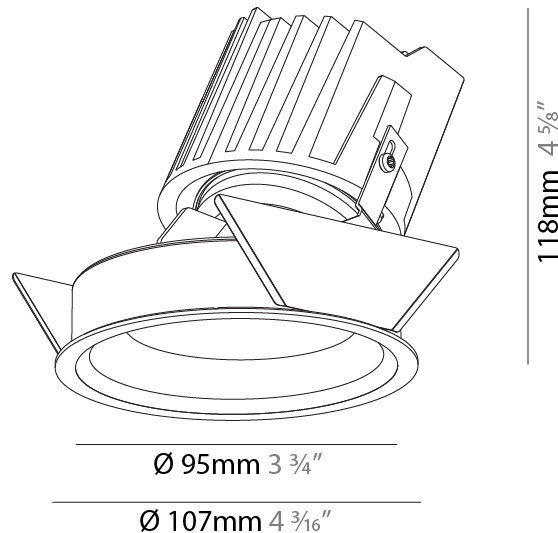

PHYSICAL

Shape: Round
Diameter (mm): 107
Diameter (in): 4 ³/₁₆
Height (mm): 118
Height (in): 4 ⁵/₈
Ceiling Thickness (mm): 10 / 12.5 / 15
Ceiling Thickness (in): 3/8 or 1/2 or 9/16
Min. Recessing Depth (mm): 140
Min. Recessing Depth (in): 5 ¹/₂
Light Distribution: Adjustable / Asymmetric
Weight (kg): 0.473
Weight (lbs): 1.04
Fixture Finish: SSR / BKV / CWI / CRY / HAB / LAG / UFT / ITA / RUA / RUR / MIC / FTG / MYG / TWT / LOD / PUS / FRO / FUP / KIA / POP / BLS / SPG / MEY / GOH / GUM / CHC / COM / ABZ / JAG / OBR / MOS / ROR
Fixture Material: Aluminum Die Cast
Cut-out Measurements: 98mm / 3 7/8"

ELECTRICAL

Lamp Type: LED (Zhaga Standard)
Input Wattage (W): 16.5
Total Output Wattage (W): 14
Dimming: Tri-Mode (Non-Dimming and Phase Dimming (120Vac only) and 0-10V Dimming)
Driver Included: No
Driver Location: Recessed Housing
Driver Type: Constant Current - Universal
Driver Class: Class 2
Housing: See components
Input Voltage (V): 120 - 277
Constant Current (MA): 500

LED

Number of LEDs: 1
Color Temperature (°K): 2700 / 3000 / 3500 / 4000
Max. Delivered Lumen (lm): 1100 / 1140 / 1196 / 1220
Nominal Lumen (lm): 1386 / 1438 / 1511 / 1542
CRI: >90 CRI
Lamp Life (hrs): 50000

OPTICAL

Reflector: 20 / 40 / 60

RATINGS AND CERTIFICATIONS

Certified By: Certified for North American Standards
IP rating: IP20