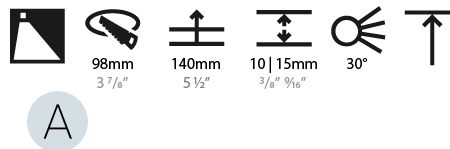

PHYSICAL

Shape: Round
Diameter (mm): 107
Diameter (in): 4 3/8
Height (mm): 118
Height (in): 4 5/8
Ceiling Thickness (mm): 10 / 12.5 / 15
Ceiling Thickness (in): 3/8 or 1/2 or 9/16
Min. Recessing Depth (mm): 140
Min. Recessing Depth (in): 5 1/2
Light Distribution: Adjustable / Asymmetric
Weight (kg): 0.473
Weight (lbs): 1.04
Fixture Finish: SSR / BKV / CWI / CRY / HAB / LAG / UFT / ITA / RUA / RUR / MIC / FTG / MYG / TWT / LOD / PUS / FRO / FUP / KIA / POP / BLS / SPG / MEY / GOH / GUM / CHC / COM / ABZ / JAG / OBR / MOS / ROR
Fixture Material: Aluminum Die Cast
Cut-out Measurements: 98mm / 3 7/8"

ELECTRICAL

Lamp Type: LED (Zhaga Standard)
Input Wattage (W): 16.5
Total Output Wattage (W): 14
Dimming: Tri-Mode (Non-Dimming and Phase Dimming (120Vac only) and 0-10V Dimming)
Driver Included: No
Driver Location: Recessed Housing
Driver Type: Constant Current - Universal
Driver Class: Class 2
Housing: See components
Input Voltage (V): 120 - 277
Constant Current (MA): 350

LED

Number of LEDs: 1
Color Temperature (°K): 2700 / 3000 / 3500 / 4000
Max. Delivered Lumen (lm): 1030 / 1070 / 1117 / 1140
Nominal Lumen (lm): 1386 / 1438 / 1511 / 1542
CRI: >90 CRI
Lamp Life (hrs): 50000

OPTICAL

Reflector: 20 / 40 / 60
Adjustability: Fixed

RATINGS AND CERTIFICATIONS

Certified By: Certified for North American Standards
IP rating: IP20