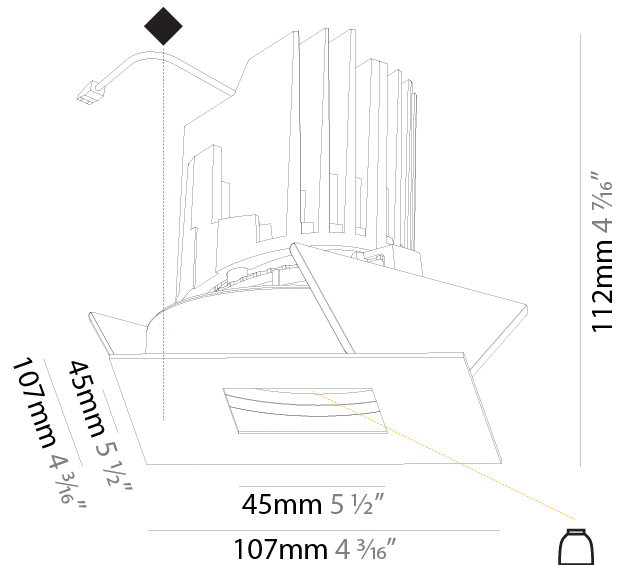

PHYSICAL

Shape: Square
Length (mm): 107
Length (in): 4 ³/₁₆
Width (mm): 107
Width (in): 4 ³/₁₆
Depth (mm): 112
Depth (in): 4 ⁷/₁₆
Ceiling Thickness (mm): 10 / 12.5 / 15
Ceiling Thickness (in): 3/8 or 1/2 or 9/16
Min. Recessing Depth (mm): 130
Min. Recessing Depth (in): 5 ¹/₈
Light Distribution: Adjustable / Downlight
Weight (kg): 0.479
Weight (lbs): 1.06
Fixture Finish: SSR / BKV / CWI / CRY / HAB / LAG / UFT / ITA / RUA / RUR / MIC / FTG / MYG / TWT / LOD / PUS / FRO / FUP / KIA / POP / BLS / SPG / MEY / GOH / GUM / CHC / COM / ABZ / JAG / OBR / MOS / ROR
Fixture Material: Aluminum Die Cast
Cut-out Measurements: 98mm / 3 7/8"

ELECTRICAL

Lamp Type: LED (Zhaga Standard)
Input Wattage (W): 16.5
Total Output Wattage (W): 14
Dimming: Tri-Mode (Non-Dimming and Phase Dimming (120Vac only) and 0-10V Dimming)
Driver Included: No
Driver Location: Recessed Housing
Driver Type: Constant Current - Universal
Driver Class: Class 2
Housing: See components
Input Voltage (V): 120 - 277
Constant Current (MA): 500

LED

Number of LEDs: 1
Color Temperature (°K): 2700 / 3000 / 3500 / 4000
Max. Delivered Lumen (lm): 940 / 980 / 1029 / 1050
Nominal Lumen (lm): 1386 / 1438 / 1511 / 1542
CRI: >90 CRI
Lamp Life (hrs): 50000

OPTICAL

Reflector°: 20 / 40 / 60
Adjustability: Rotational 355°; Tilt 30°

RATINGS AND CERTIFICATIONS

Certified By: Certified for North American Standards
IP rating: IP20