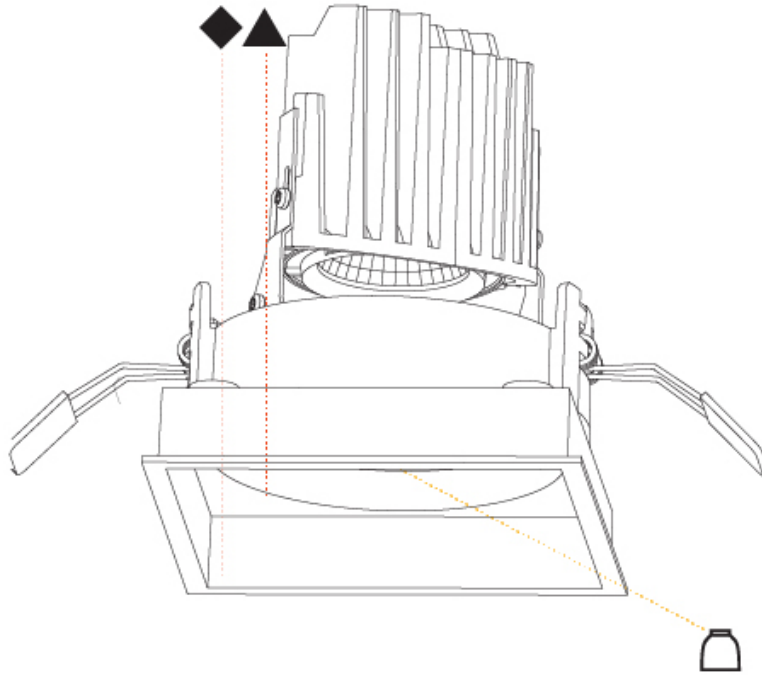

## BIONIQ SQUARE ADJUSTABLE RECESSED

A35356-

PROJECT \_\_\_\_\_

TYPE \_\_\_\_\_

SPECIFIER \_\_\_\_\_

QUANTITY \_\_\_\_\_

DATE \_\_\_\_\_

A